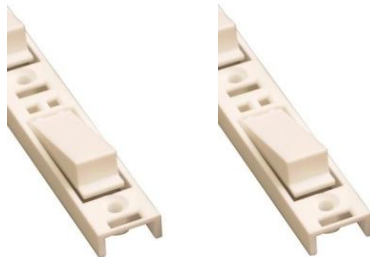

SHELVING

KV255-18WAL
18" Shelf Standard Strip
Walnut

KV256-WAL
#256 Shelf Clip for Shelf
Standard Walnut

SA18DBR
18" Poly Adjustable Shelf
Standard Dark Brown

SA18BR
18" Poly Adjustable Shelf
Standard Brown

SA18W
18" Poly Adjustable Shelf
Standard White

SS35493W/ADJ
Adjustable Shelf & Rod
Support 11-1/4" White
Heavy Duty

SA24BR
24" Poly Adjustable Shelf
Standard Brown

SA24W
24" Poly Adjustable Shelf
Standard White

SS4800W
Shelf & Rod Support 11" W/
Hook White Heavy Duty

SS4825W
Shelf Support 12" White
Heavy Duty Without Hook

SS4825W/ADJ
Shelf Support 12" White
Heavy Duty Adjustable
Without Hook

SS107BK
Shelf Support 10" x 7"
Antique Black Ornamental

Oval and Round Closet Rod
Collection
**Available in Various Sizes and
finishes**

CRCS58
Oval Round = 1-1/16", 1-
1/4" & 1-5/16"