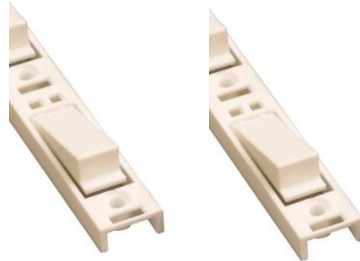

SHELVING

KV255-18WAL
18" Shelf Standard Strip
Walnut

KV256-WAL
#256 Shelf Clip for Shelf
Standard Walnut

SA18DBR
18" Poly Adjustable Shelf
Standard Dark Brown

SA18BR
18" Poly Adjustable Shelf
Standard Brown

SA18W
18" Poly Adjustable Shelf
Standard White

SS35493W/ADJ
Adjustable Shelf & Rod
Support 11-1/4" White
Heavy Duty

SA24BR
24" Poly Adjustable Shelf
Standard Brown

SA24W
24" Poly Adjustable Shelf
Standard White

SS4800W
Shelf & Rod Support 11" W/
Hook White Heavy Duty

SS4825W
Shelf Support 12" White
Heavy Duty Without Hook

SS4825W/ADJ
Shelf Support 12" White
Heavy Duty Adjustable
Without Hook

SS107BK
Shelf Support 10" x 7"
Antique Black Ornamental

Oval and Round Closet Rod
Collection
**Available in Various Sizes and
finishes**

CRCS58
Oval Round = 1-1/16", 1-
1/4" & 1-5/16"