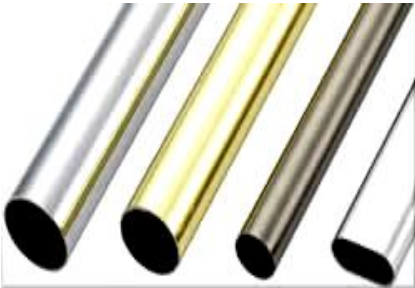

SSLBK
Shelf Support L-Shaped W/
Hole 5mm Black
Also Available in 1/4" Pin

SSLB
Shelf Support L-Shaped W/
Hole 5mm Brass
Also Available in 1/4" Pin

SSSS1/4N
Shelf Support 1/4" Spoon
Shaped Nickel
Also Available in 5mm Pin

SSSS1/4AB
Shelf Support 1/4" Spoon
Shaped Antique Brass
Also Available in 5mm Pin

SSSS1/4B
Shelf Support 1/4" Spoon
Shaped Brass
Also Available in 5mm Pin

SSHD1955WP
Shelf Support Triangle Hold
Down 5mm White Plastic

SR-BRP
Shelf Roller Brown Plastic

SHELVING

CRS-1323-WT
Closet Rod Support Set
35mm Diameter White
Plastic

CRS64- Open End 1-1/4"
CRS66- Closed End -1/4"
Also Available in 1-5/16"

CRS74- Open End 1-1/16"
CRS76- Closed End 1-1/16"

Oval and Round Closet Rod
Collection
**Available in Various Sizes and
finishes**

CRCS58
Oval Round = 1-1/16", 1-
1/4" & 1-5/16"