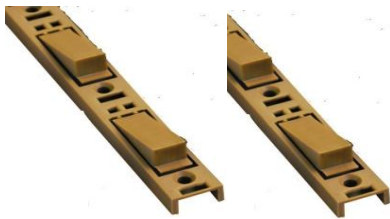

SHELVING

KV255-18WAL
18" Shelf Standard Strip
Walnut

KV256-WAL
#256 Shelf Clip for Shelf
Standard Walnut

SA18DBR
18" Poly Adjustable Shelf
Standard Dark Brown

SA18BR
18" Poly Adjustable Shelf
Standard Brown

SA18W
18" Poly Adjustable Shelf
Standard White

SS35493W/ADJ
Adjustable Shelf & Rod
Support 11-1/4" White
Heavy Duty

SA24BR
24" Poly Adjustable Shelf
Standard Brown

SA24W
24" Poly Adjustable Shelf
Standard White

SS4800W
Shelf & Rod Support 11" W/
Hook White Heavy Duty

SS4825W
Shelf Support 12" White
Heavy Duty Without Hook

SS4825W/ADJ
Shelf Support 12" White
Heavy Duty Adjustable
Without Hook

SS107BK
Shelf Support 10" x 7"
Antique Black Ornamental

Oval and Round Closet Rod
Collection
**Available in Various Sizes and
finishes**

CRCS58
Oval Round = 1-1/16", 1-
1/4" & 1-5/16"