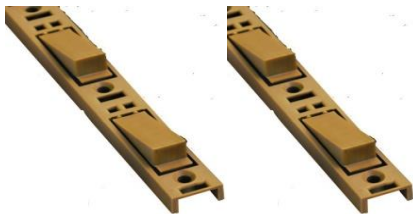

SHELVING

KV255-18WAL
18" Shelf Standard Strip
Walnut

KV256-WAL
#256 Shelf Clip for Shelf
Standard Walnut

SA18DBR
18" Poly Adjustable Shelf
Standard Dark Brown

SA18BR
18" Poly Adjustable Shelf
Standard Brown

SA18W
18" Poly Adjustable Shelf
Standard White

SS35493W/ADJ
Adjustable Shelf & Rod
Support 11-1/4" White
Heavy Duty

SA24BR
24" Poly Adjustable Shelf
Standard Brown

SA24W
24" Poly Adjustable Shelf
Standard White

SS4800W
Shelf & Rod Support 11" W/
Hook White Heavy Duty

SS4825W
Shelf Support 12" White
Heavy Duty Without Hook

SS4825W/ADJ
Shelf Support 12" White
Heavy Duty Adjustable
Without Hook

SS107BK
Shelf Support 10" x 7"
Antique Black Ornamental

Oval and Round Closet Rod
Collection
**Available in Various Sizes and
finishes**

CRCS58
Oval Round = 1-1/16", 1-
1/4" & 1-5/16"