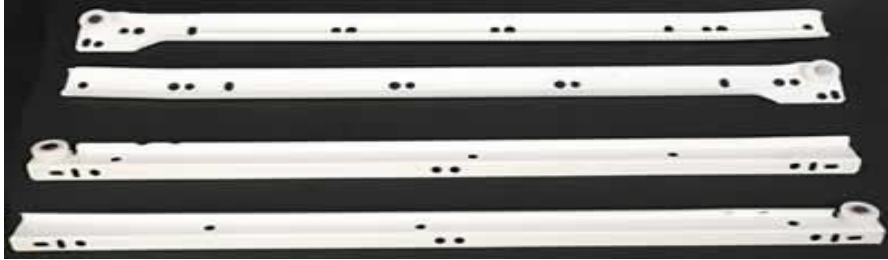

**DS7688 Series
Heavy Duty Ball Bearing Slides**

76mm Profile
Full Extension
Finish: Zinc or Black
Sizes: 10"-28"
Lever Disconnect
Load Capacity: 500lbs

**DS4900 Series
Soft Close Ball Bearing Slides**

46mm Profile
Full Extension Soft Close
Finish: Zinc or Black
Sizes: 10"-28"
Lever Disconnect
Load Capacity: 100lbs

PDS3400 series
Pencil Drawer Slide

36mm Profile
Top Mounted Fixed Brackets
Finish: Zinc or Black
Sizes: 12"-26"
Lever Disconnect
Load Capacity: 60lbs

KS113 series
Keyboard Slide

36mm Profile
Top Mounted Fixed Brackets
Adjustable Brackets also available
Finish: Zinc or Black
Size: 12"-18"
Load Capacity: 60lbs

Standard Euro Slides

Series Code	Description
30 Series	1.2mm Euro Slide Self Closing with Flange Crimp on
40 Series	1.2mm Euro Slide Non Self Closing without flange Side Mount
50 Series	1.2mm Euro Slide Self Closing without flange Bottom Mount
60 Series	1.2mm Euro Slide Non Self Closing without flange Bottom Mount
70 Series	1.2mm Euro Slide Self Closing with flange Bottom Mount
80 Series	1.2mm Euro Slide Non Self Closing with flange Bottom Mount
300 Series	1.2mm Euro RV slide Self Closing with Flange RV stop
50 Series	1.2mm Euro Slide Self Closing without flange Bottom Mount
60 Series	1.2mm Euro Slide Non Self Closing without flange Bottom Mount
70 Series	1.2mm Euro Slide Self Closing with flange Bottom Mount
80 Series	1.2mm Euro Slide Non Self Closing with flange Bottom Mount
300 Series	1.2mm Euro RV slide Self Closing with Flange RV stop