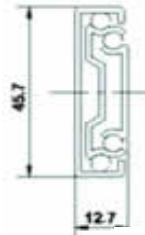

DS35BB SERIES
Low Profile Ball Bearing Slides

35mm Profile
Full Extension
Finish: Zinc or Black
Sizes: 10"-28"
Lever Disconnect
Load Capacity: 75lbs

DS3832A Series
Standard Ball Bearing Slides

46mm Profile
Full Extension
Finish: zinc or Black
Sizes: 10"-28"
Lever Disconnect
Load Capacity: 100lbs

BRKT-3500
Steel Rear Bracket for 35mm
Ball Bearing slides

ES4600Z
Steel Rear Bracket for 46mm Ball
Bearing Slides

**DS5890 Series
Heavy Duty Ball Bearing Slides**

58mm Profile
Full Extension
Finish: Zinc or Black
Sizes: 10"-28"
Lever Disconnect
Load Capacity: 250lbs

**DS7688 Series
Heavy Duty Ball Bearing Slides**

76mm Profile
Full Extension
Finish: Zinc or Black
Sizes: 10"-28"
Lever Disconnect
Load Capacity: 500lbs

**DS4900 Series
Soft Close Ball Bearing Slides**

46mm Profile
Full Extension Soft Close
Finish: Zinc or Black
Sizes: 10"-28"
Lever Disconnect
Load Capacity: 100lbs

PDS3400 series
Pencil Drawer Slide

36mm Profile
Top Mounted Fixed Brackets
Finish: Zinc or Black
Sizes: 12"-26"
Lever Disconnect
Load Capacity: 60lbs

KS113 series
Keyboard Slide

36mm Profile
Top Mounted Fixed Brackets
Adjustable Brackets also available
Finish: Zinc or Black
Size: 12"-18"
Load Capacity: 60lbs