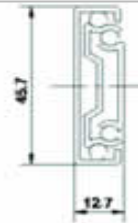

DS35BB SERIES
Low Profile Ball Bearing Slides

35mm Profile
Full Extension
Finish: Zinc or Black
Sizes: 10"-28"
Lever Disconnect
Load Capacity: 75lbs

DS3832A Series
Standard Ball Bearing Slides

46mm Profile
Full Extension
Finish: zinc or Black
Sizes: 10"-28"
Lever Disconnect
Load Capacity: 100lbs

BRKT-3500
Steel Rear Bracket for 35mm
Ball Bearing slides

ES4600Z
Steel Rear Bracket for 46mm Ball
Bearing Slides

**DS5890 Series
Heavy Duty Ball Bearing Slides**

58mm Profile
Full Extension
Finish: Zinc or Black
Sizes: 10"-28"
Lever Disconnect
Load Capacity: 250lbs

**DS7688 Series
Heavy Duty Ball Bearing Slides**

76mm Profile
Full Extension
Finish: Zinc or Black
Sizes: 10"-28"
Lever Disconnect
Load Capacity: 500lbs

**DS4900 Series
Soft Close Ball Bearing Slides**

46mm Profile
Full Extension Soft Close
Finish: Zinc or Black
Sizes: 10"-28"
Lever Disconnect
Load Capacity: 100lbs

PDS3400 series
Pencil Drawer Slide

36mm Profile
Top Mounted Fixed Brackets
Finish: Zinc or Black
Sizes: 12"-26"
Lever Disconnect
Load Capacity: 60lbs

KS113 series
Keyboard Slide

36mm Profile
Top Mounted Fixed Brackets
Adjustable Brackets also available
Finish: Zinc or Black
Size: 12"-18"
Load Capacity: 60lbs