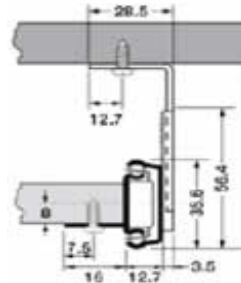

BRKT-3500
Steel Rear Bracket for 35mm
Ball Bearing slides

ES4600Z
Steel Rear Bracket for 46mm Ball
Bearing Slides

**DS5890 Series
Heavy Duty Ball Bearing Slides**

58mm Profile
Full Extension
Finish: Zinc or Black
Sizes: 10"-28"
Lever Disconnect
Load Capacity: 250lbs

**DS7688 Series
Heavy Duty Ball Bearing Slides**

76mm Profile
Full Extension
Finish: Zinc or Black
Sizes: 10"-28"
Lever Disconnect
Load Capacity: 500lbs

**DS4900 Series
Soft Close Ball Bearing Slides**

46mm Profile
Full Extension Soft Close
Finish: Zinc or Black
Sizes: 10"-28"
Lever Disconnect
Load Capacity: 100lbs

PDS3400 series
Pencil Drawer Slide

36mm Profile
Top Mounted Fixed Brackets
Finish: Zinc or Black
Sizes: 12"-26"
Lever Disconnect
Load Capacity: 60lbs

KS113 series
Keyboard Slide

36mm Profile
Top Mounted Fixed Brackets
Adjustable Brackets also available
Finish: Zinc or Black
Size: 12"-18"
Load Capacity: 60lbs