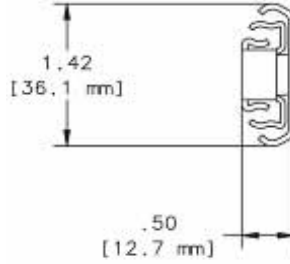

DS35BB SERIES
Low Profile Ball Bearing Slides

35mm Profile
Full Extension
Finish: Zinc or Black
Sizes: 10"-28"
Lever Disconnect
Load Capacity: 75lbs

DS3832A Series
Standard Ball Bearing Slides

46mm Profile
Full Extension
Finish: zinc or Black
Sizes: 10"-28"
Lever Disconnect
Load Capacity: 100lbs

BRKT-3500
Steel Rear Bracket for 35mm
Ball Bearing slides

ES4600Z
Steel Rear Bracket for 46mm Ball
Bearing Slides

**DS5890 Series
Heavy Duty Ball Bearing Slides**

58mm Profile
Full Extension
Finish: Zinc or Black
Sizes: 10"-28"
Lever Disconnect
Load Capacity: 250lbs

**DS7688 Series
Heavy Duty Ball Bearing Slides**

76mm Profile
Full Extension
Finish: Zinc or Black
Sizes: 10"-28"
Lever Disconnect
Load Capacity: 500lbs

**DS4900 Series
Soft Close Ball Bearing Slides**

46mm Profile
Full Extension Soft Close
Finish: Zinc or Black
Sizes: 10"-28"
Lever Disconnect
Load Capacity: 100lbs