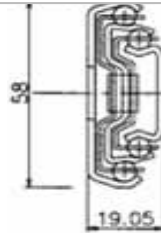

DS35BB SERIES
Low Profile Ball Bearing Slides

35mm Profile
Full Extension
Finish: Zinc or Black
Sizes: 10"-28"
Lever Disconnect
Load Capacity: 75lbs

DS3832A Series
Standard Ball Bearing Slides

46mm Profile
Full Extension
Finish: zinc or Black
Sizes: 10"-28"
Lever Disconnect
Load Capacity: 100lbs

BRKT-3500
Steel Rear Bracket for 35mm
Ball Bearing slides

ES4600Z
Steel Rear Bracket for 46mm Ball
Bearing Slides

**DS5890 Series
Heavy Duty Ball Bearing Slides**

58mm Profile
Full Extension
Finish: Zinc or Black
Sizes: 10"-28"
Lever Disconnect
Load Capacity: 250lbs

**DS7688 Series
Heavy Duty Ball Bearing Slides**

76mm Profile
Full Extension
Finish: Zinc or Black
Sizes: 10"-28"
Lever Disconnect
Load Capacity: 500lbs

**DS4900 Series
Soft Close Ball Bearing Slides**

46mm Profile
Full Extension Soft Close
Finish: Zinc or Black
Sizes: 10"-28"
Lever Disconnect
Load Capacity: 100lbs