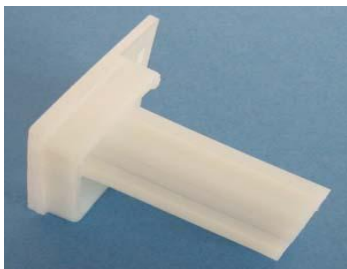

**DS7688 Series
Heavy Duty Ball Bearing Slides**

76mm Profile
Full Extension
Finish: Zinc or Black
Sizes: 10"-28"
Lever Disconnect
Load Capacity: 500lbs

**DS4900 Series
Soft Close Ball Bearing Slides**

46mm Profile
Full Extension Soft Close
Finish: Zinc or Black
Sizes: 10"-28"
Lever Disconnect
Load Capacity: 100lbs

PDS3400 series
Pencil Drawer Slide

36mm Profile
Top Mounted Fixed Brackets
Finish: Zinc or Black
Sizes: 12"-26"
Lever Disconnect
Load Capacity: 60lbs

KS113 series
Keyboard Slide

36mm Profile
Top Mounted Fixed Brackets
Adjustable Brackets also available
Finish: Zinc or Black
Size: 12"-18"
Load Capacity: 60lbs

Standard Euro Slides

Series Code	Description
30 Series	1.2mm Euro Slide Self Closing with Flange Crimp on
40 Series	1.2mm Euro Slide Non Self Closing without flange Side Mount
50 Series	1.2mm Euro Slide Self Closing without flange Bottom Mount
60 Series	1.2mm Euro Slide Non Self Closing without flange Bottom Mount
70 Series	1.2mm Euro Slide Self Closing with flange Bottom Mount
80 Series	1.2mm Euro Slide Non Self Closing with flange Bottom Mount
300 Series	1.2mm Euro RV slide Self Closing with Flange RV stop
50 Series	1.2mm Euro Slide Self Closing without flange Bottom Mount
60 Series	1.2mm Euro Slide Non Self Closing without flange Bottom Mount
70 Series	1.2mm Euro Slide Self Closing with flange Bottom Mount
80 Series	1.2mm Euro Slide Non Self Closing with flange Bottom Mount
300 Series	1.2mm Euro RV slide Self Closing with Flange RV stop