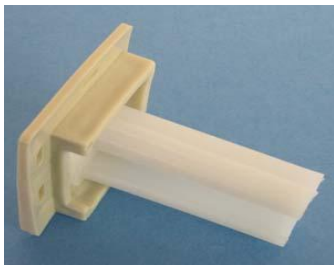

PDS3400 series
Pencil Drawer Slide

36mm Profile
Top Mounted Fixed Brackets
Finish: Zinc or Black
Sizes: 12"-26"
Lever Disconnect
Load Capacity: 60lbs

KS113 series
Keyboard Slide

36mm Profile
Top Mounted Fixed Brackets
Adjustable Brackets also available
Finish: Zinc or Black
Size: 12"-18"
Load Capacity: 60lbs

Standard Euro Slides

Series Code	Description
30 Series	1.2mm Euro Slide Self Closing with Flange Crimp on
40 Series	1.2mm Euro Slide Non Self Closing without flange Side Mount
50 Series	1.2mm Euro Slide Self Closing without flange Bottom Mount
60 Series	1.2mm Euro Slide Non Self Closing without flange Bottom Mount
70 Series	1.2mm Euro Slide Self Closing with flange Bottom Mount
80 Series	1.2mm Euro Slide Non Self Closing with flange Bottom Mount
300 Series	1.2mm Euro RV slide Self Closing with Flange RV stop
50 Series	1.2mm Euro Slide Self Closing without flange Bottom Mount
60 Series	1.2mm Euro Slide Non Self Closing without flange Bottom Mount
70 Series	1.2mm Euro Slide Self Closing with flange Bottom Mount
80 Series	1.2mm Euro Slide Non Self Closing with flange Bottom Mount
300 Series	1.2mm Euro RV slide Self Closing with Flange RV stop

ES647AL
End Sockets Self Closing
Adj. Left

ES648L
End Socket Self Closing
Left

ES614L
End Sockets Fixed Self
Closing (80mm) Left

ES647AR
End Sockets Self Closing
Adj. Right

ES648R
End Sockets Self Closing
Right