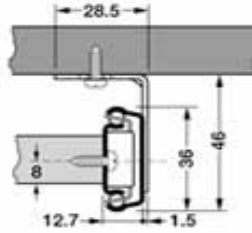

BRKT-3500
Steel Rear Bracket for 35mm
Ball Bearing slides

ES4600Z
Steel Rear Bracket for 46mm Ball
Bearing Slides

**DS5890 Series
Heavy Duty Ball Bearing Slides**

58mm Profile
Full Extension
Finish: Zinc or Black
Sizes: 10"-28"
Lever Disconnect
Load Capacity: 250lbs

**DS7688 Series
Heavy Duty Ball Bearing Slides**

76mm Profile
Full Extension
Finish: Zinc or Black
Sizes: 10"-28"
Lever Disconnect
Load Capacity: 500lbs

**DS4900 Series
Soft Close Ball Bearing Slides**

46mm Profile
Full Extension Soft Close
Finish: Zinc or Black
Sizes: 10"-28"
Lever Disconnect
Load Capacity: 100lbs

PDS3400 series
Pencil Drawer Slide

36mm Profile
Top Mounted Fixed Brackets
Finish: Zinc or Black
Sizes: 12"-26"
Lever Disconnect
Load Capacity: 60lbs

KS113 series
Keyboard Slide

36mm Profile
Top Mounted Fixed Brackets
Adjustable Brackets also available
Finish: Zinc or Black
Size: 12"-18"
Load Capacity: 60lbs