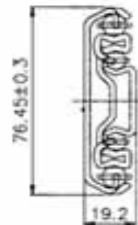

DS35BB SERIES
Low Profile Ball Bearing Slides

35mm Profile
Full Extension
Finish: Zinc or Black
Sizes: 10"-28"
Lever Disconnect
Load Capacity: 75lbs

DS3832A Series
Standard Ball Bearing Slides

46mm Profile
Full Extension
Finish: zinc or Black
Sizes: 10"-28"
Lever Disconnect
Load Capacity: 100lbs

BRKT-3500
Steel Rear Bracket for 35mm
Ball Bearing slides

ES4600Z
Steel Rear Bracket for 46mm Ball
Bearing Slides

**DS5890 Series
Heavy Duty Ball Bearing Slides**

58mm Profile
Full Extension
Finish: Zinc or Black
Sizes: 10"-28"
Lever Disconnect
Load Capacity: 250lbs

**DS7688 Series
Heavy Duty Ball Bearing Slides**

76mm Profile
Full Extension
Finish: Zinc or Black
Sizes: 10"-28"
Lever Disconnect
Load Capacity: 500lbs

**DS4900 Series
Soft Close Ball Bearing Slides**

46mm Profile
Full Extension Soft Close
Finish: Zinc or Black
Sizes: 10"-28"
Lever Disconnect
Load Capacity: 100lbs

PDS3400 series
Pencil Drawer Slide

36mm Profile
Top Mounted Fixed Brackets
Finish: Zinc or Black
Sizes: 12"-26"
Lever Disconnect
Load Capacity: 60lbs

KS113 series
Keyboard Slide

36mm Profile
Top Mounted Fixed Brackets
Adjustable Brackets also available
Finish: Zinc or Black
Size: 12"-18"
Load Capacity: 60lbs