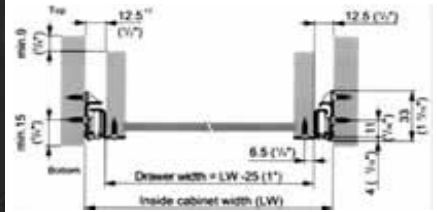

PDS3400 series
Pencil Drawer Slide

36mm Profile
Top Mounted Fixed Brackets
Finish: Zinc or Black
Sizes: 12"-26"
Lever Disconnect
Load Capacity: 60lbs

KS113 series
Keyboard Slide

36mm Profile
Top Mounted Fixed Brackets
Adjustable Brackets also available
Finish: Zinc or Black
Size: 12"-18"
Load Capacity: 60lbs

Standard Euro Slides

Series Code	Description
30 Series	1.2mm Euro Slide Self Closing with Flange Crimp on
40 Series	1.2mm Euro Slide Non Self Closing without flange Side Mount
50 Series	1.2mm Euro Slide Self Closing without flange Bottom Mount
60 Series	1.2mm Euro Slide Non Self Closing without flange Bottom Mount
70 Series	1.2mm Euro Slide Self Closing with flange Bottom Mount
80 Series	1.2mm Euro Slide Non Self Closing with flange Bottom Mount
300 Series	1.2mm Euro RV slide Self Closing with Flange RV stop
50 Series	1.2mm Euro Slide Self Closing without flange Bottom Mount
60 Series	1.2mm Euro Slide Non Self Closing without flange Bottom Mount
70 Series	1.2mm Euro Slide Self Closing with flange Bottom Mount
80 Series	1.2mm Euro Slide Non Self Closing with flange Bottom Mount
300 Series	1.2mm Euro RV slide Self Closing with Flange RV stop